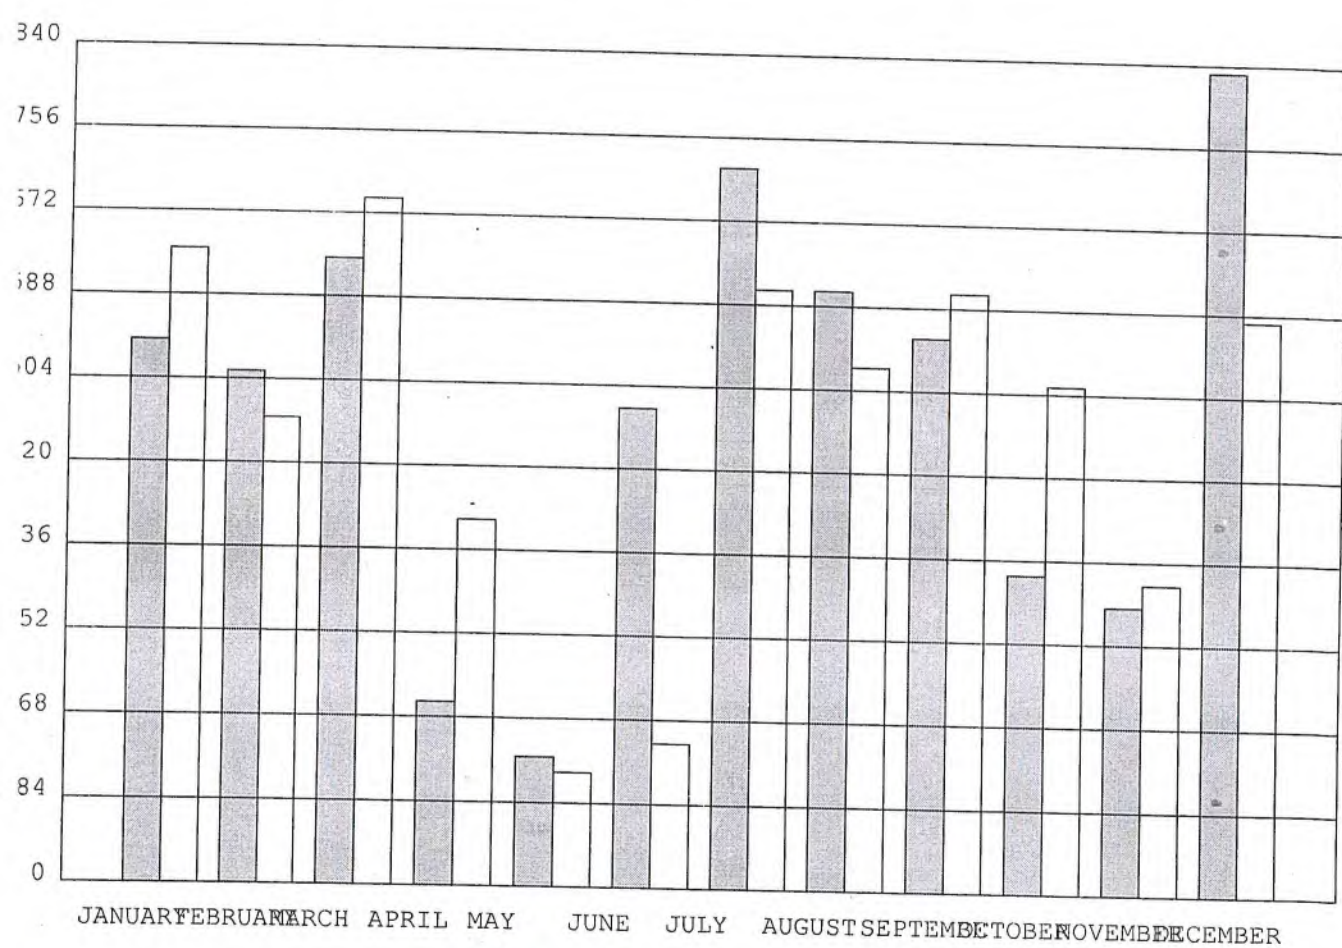

MONTH	ISSUE	RETURN
JANUARY	544	578
FEBRUARY	514	459
MARCH	631	711
APRIL	188	485
MAY	135	169
JUNE	488	175
JULY	726	624
AUGUST	608	535
SEPTEMBER	560	611
OCTOBER	322	520
NOVEMBER	293	320
DECEMBER	837	583