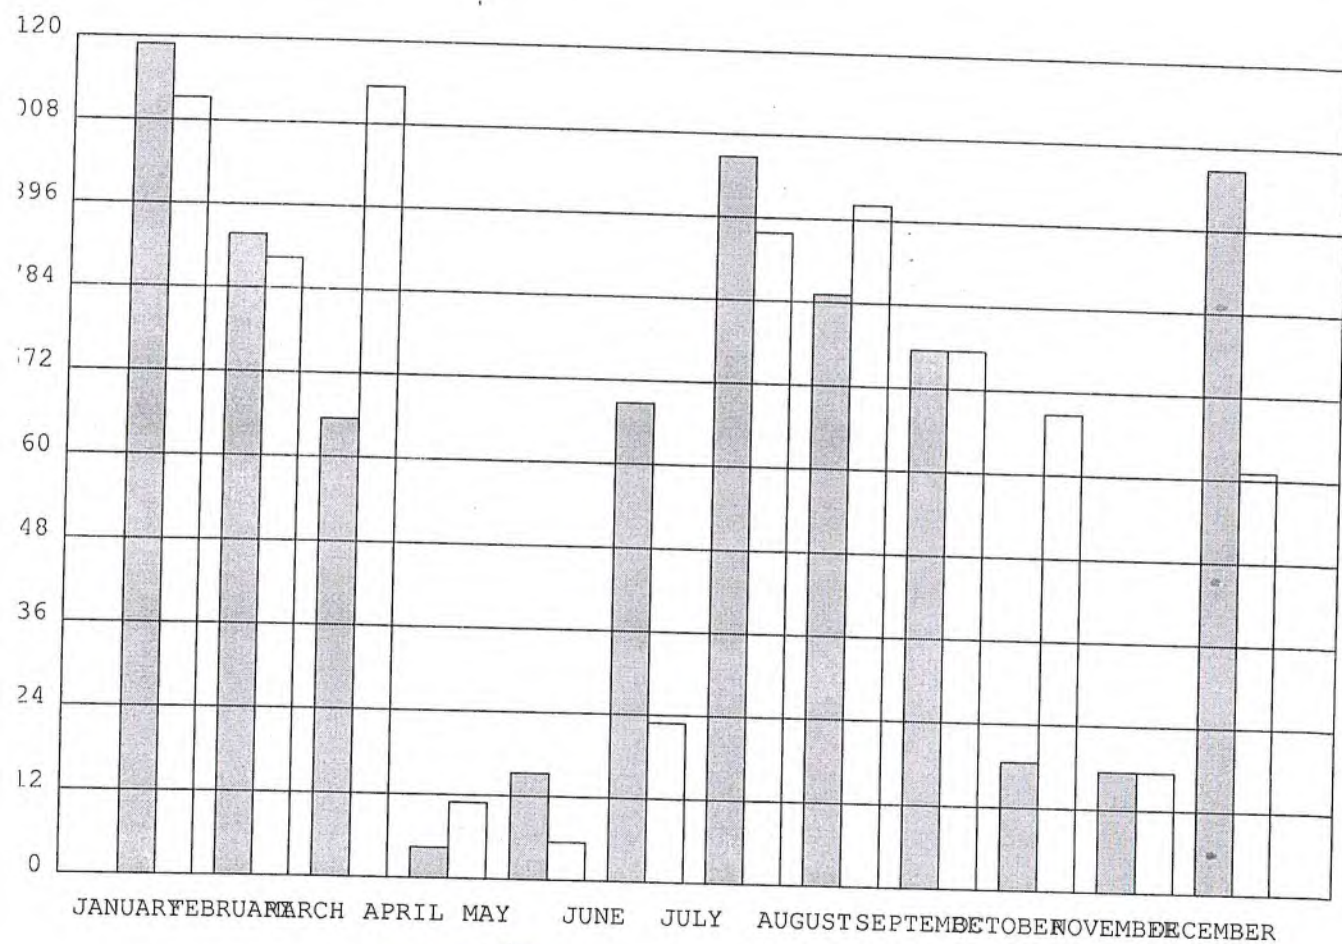

MONTH	ISSUE	RETURN
JANUARY	1116	1065
FEBRUARY	856	792
MARCH	616	1100
APRIL	48	345
MAY	146	64
JUNE	644	195
JULY	980	883
AUGUST	801	848
SEPTEMBER	724	646
OCTOBER	179	529
NOVEMBER	169	156
DECEMBER	981	577