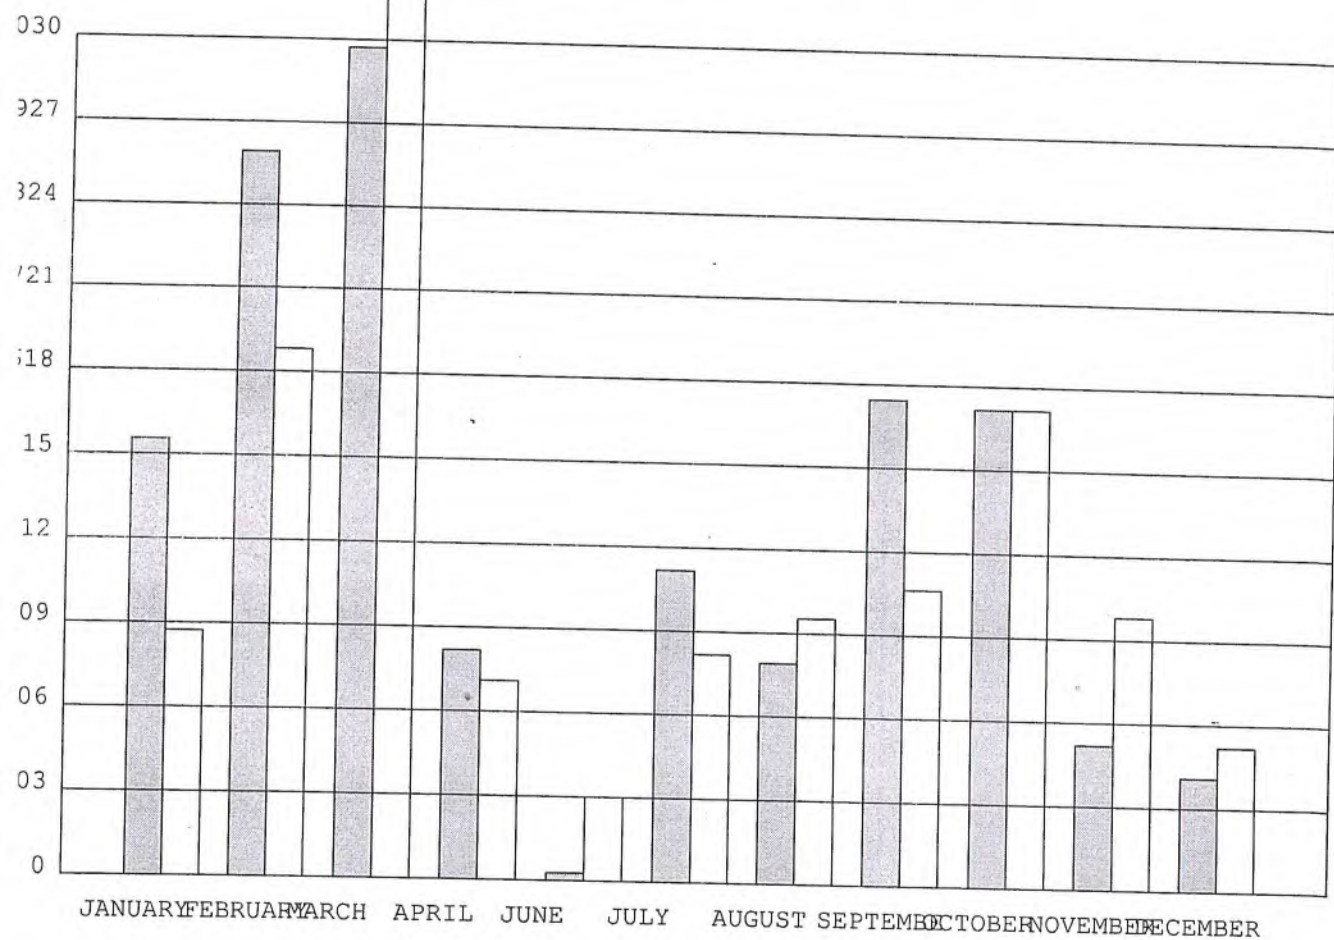

## NUMBER OF BOOKS ISSUED AND RETURNED

FROM : 1.1.2021 TO : 31.12.2021

MONTH	ISSUE	RETURN
JANUARY	539	377
FEBRUARY	897	664
MARCH	1022	1606
APRIL	285	248
JUNE	11	11
JULY	390	287
AUGUST	275	359
SEPTEMBER	601	368
OCTOBER	597	599
NOVEMBER	187	339
DECEMBER	148	179