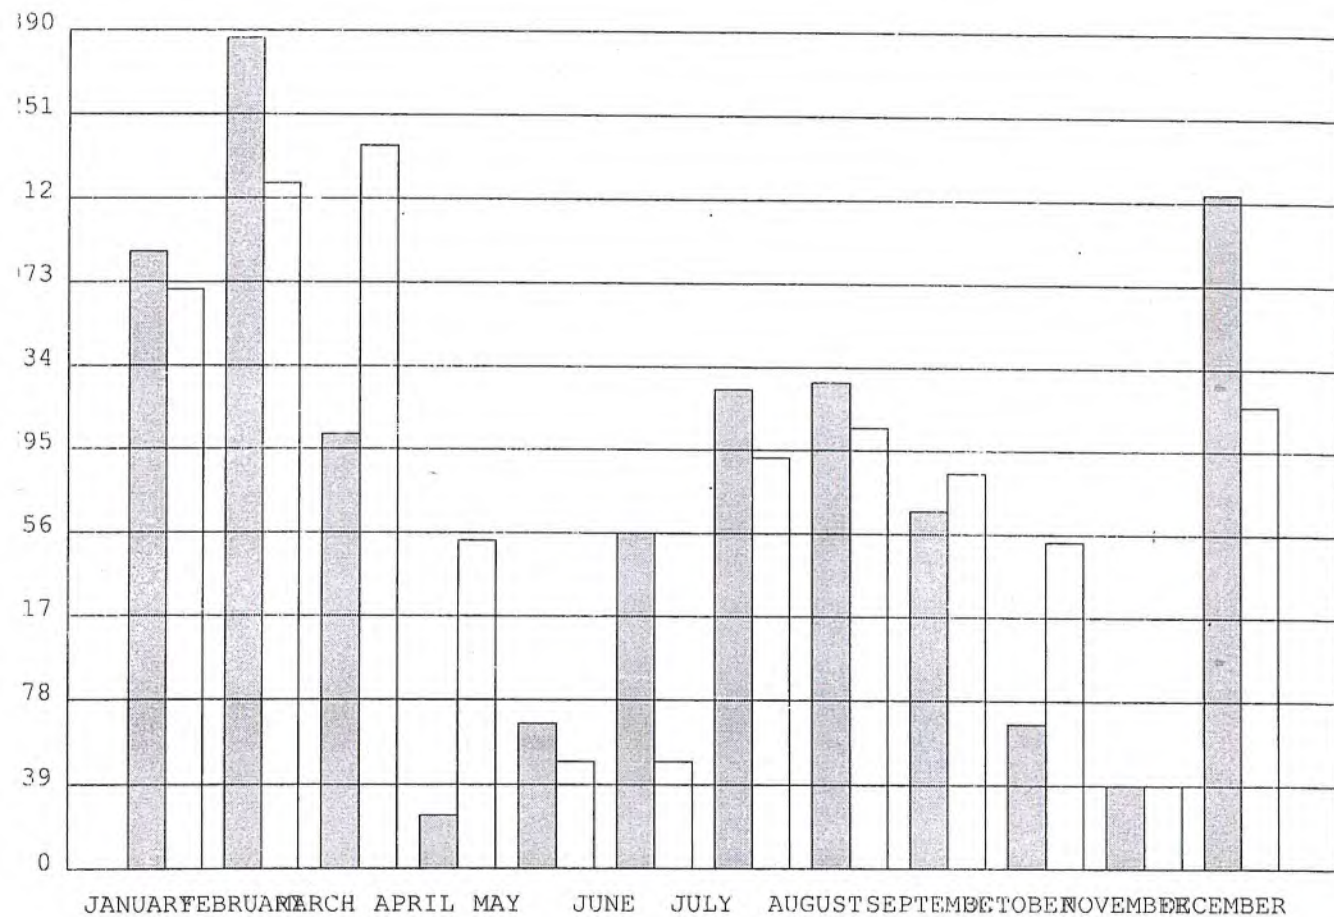

## NUMBER OF BOOKS ISSUED AND RETURNED

FROM : 1.1.2018 TO : 31.12.2018

MONTH	ISSUE	RETURN
JANUARY	1032	1014
FEBRUARY	1389	1183
MARCH	727	1234
APRIL	101	570
MAY	243	185
JUNE	564	187
JULY	808	696
AUGUST	810	741
SEPTEMBER	596	666
OCTOBER	245	545
NOVEMBER	149	147
DECEMBER	1134	771