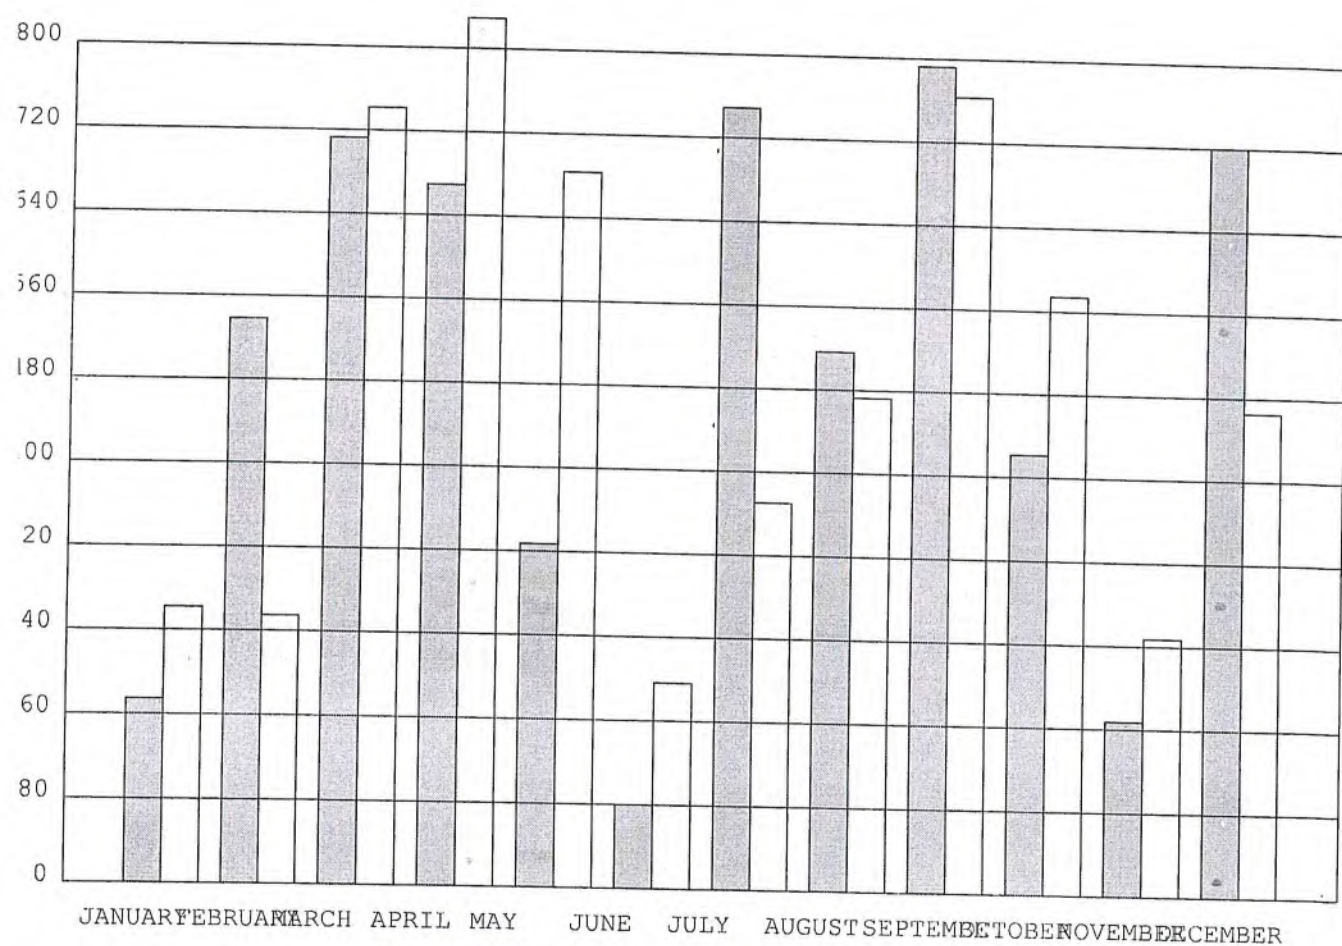

MONTH	ISSUE	RETURN
JANUARY	179	128
FEBRUARY	542	285
MARCH	717	709
APRIL	672	709
MAY	334	703
JUNE	82	272
JULY	751	357
AUGUST	518	472
SEPTEMBER	796	762
OCTOBER	423	574
NOVEMBER	169	249
DECEMBER	724	466

Issue  
Return