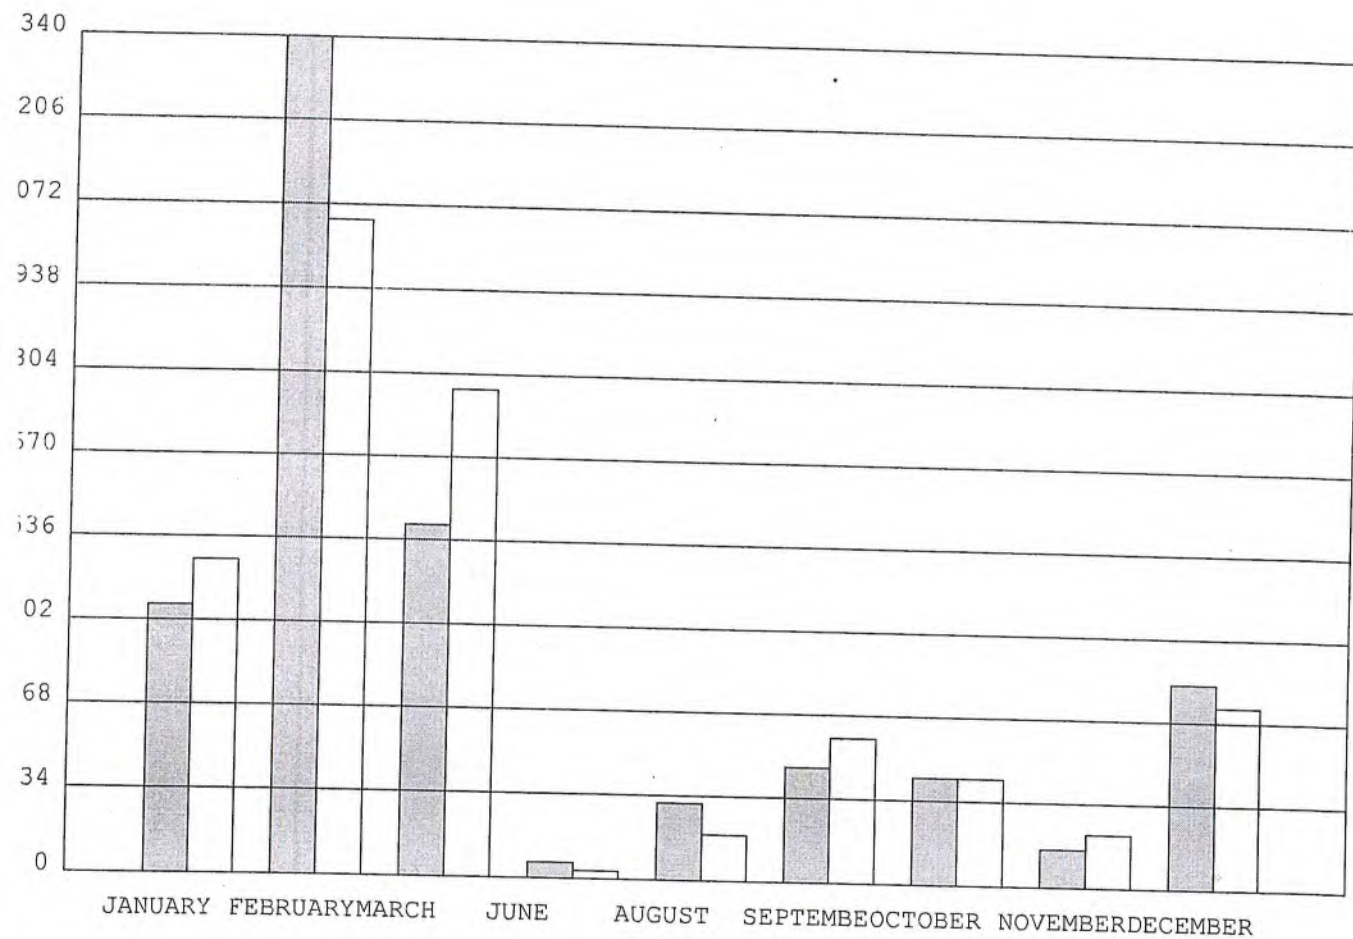

## NUMBER OF BOOKS ISSUED AND RETURNED

FROM : 1.1.2020 TO : 31.12.2020

MONTH	ISSUE	RETURN
JANUARY	429	668
FEBRUARY	1340	1040
MARCH	571	685
JUNE	25	32
AUGUST	122	136
SEPTEMBER	190	327
OCTOBER	180	294
NOVEMBER	65	109
DECEMBER	341	304